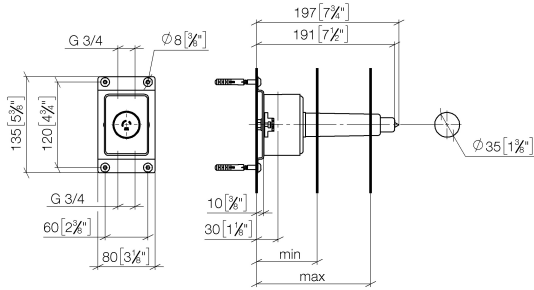

## Wall valve 3/4" -

---

35 608 970 90

- red brass, lead-free
- female thread 3/4" connection
- 1x female thread 3/4" outlet
- dust cover
- anti-water packing
- soundproofing
- suitable for xGRID (when using installation track + 12 mm recess depth)

## Wall valve 3/4" -

35 608 970 90

mm [inches]

Serie	min	max
Madison	75 [3"]	145 [5 3/4"]
Madison Flair	75 [3"]	145 [5 3/4"]
Lulu	75 [3"]	145 [5 3/4"]
Vaia	75 [3"]	145 [5 3/4"]
Symetrics	75 [3"]	145 [5 3/4"]
Tara	85 [3 3/8"]	145 [5 3/4"]
Deque	85 [3 3/8"]	145 [5 3/4"]
CL1	105 [4 1/8"]	150 [5 7/8"]
Mem	105 [4 1/8"]	150 [5 7/8"]

## Flow rate chart