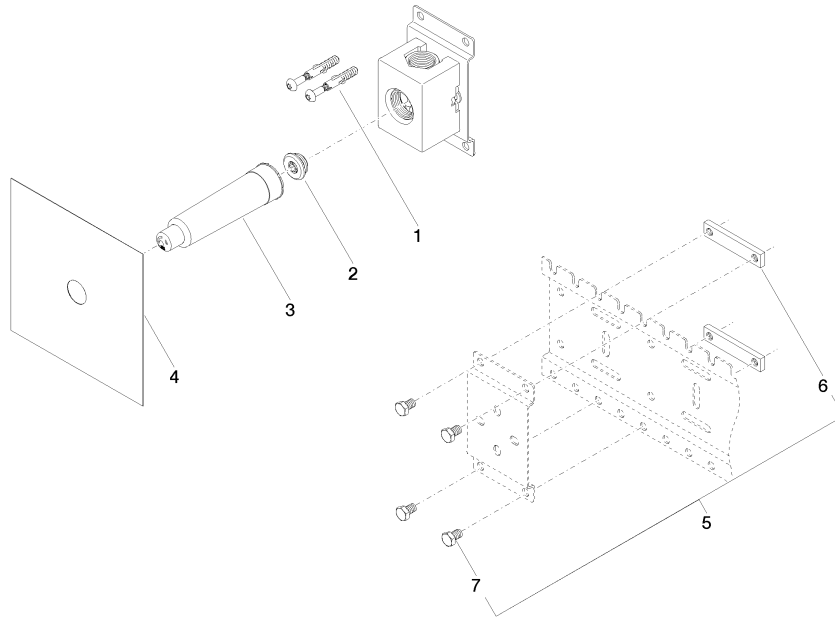

## Wall valve 3/4" -

---

35 608 970 90

- red brass, lead-free
- female thread 3/4" connection
- 1x female thread 3/4" outlet
- dust cover
- anti-water packing
- soundproofing
- suitable for xGRID (when using installation track + 12 mm recess depth)

## Wall valve 3/4" -

35 608 970 90

mm [inches]

Serie	min	max
Madison	75 [3"]	145 [5 3/4"]
Madison Flair	75 [3"]	145 [5 3/4"]
Lulu	75 [3"]	145 [5 3/4"]
Vaia	75 [3"]	145 [5 3/4"]
Symetrics	75 [3"]	145 [5 3/4"]
Tara	85 [3 3/8"]	145 [5 3/4"]
Deque	85 [3 3/8"]	145 [5 3/4"]
CL1	105 [4 1/8"]	150 [5 7/8"]
Mem	105 [4 1/8"]	150 [5 7/8"]

## Flow rate chart

## Certificates

WRAS\_2010066.

Wall valve 3/4" -

35 608 970 90

Spare parts list

No.	Item Number	Name	Quantity used	Delivery time
1	04 30 31 024 01 90	fixing set	2	2
2	09 14 10 112 90	seal	1	2
3	09 31 20 003 90	plug	1	2
4	09 21 02 173 90	cap	1	2
5	04 14 03 072 01 90	gasket kit	1	2
6	04 17 20 100 00 90	fixing set	1	2
7	09 17 20 100 90	holder	2	2
8	09 30 30 152 90	screw	4	2