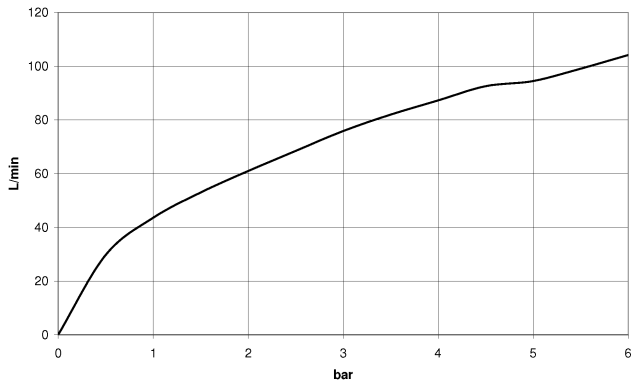

## Wall valve 3/4" -

35 608 970 90

mm [inches]

Serie	min	max
Madison	75 [3"]	145 [5 3/4"]
Madison Flair	75 [3"]	145 [5 3/4"]
Lulu	75 [3"]	145 [5 3/4"]
Vaia	75 [3"]	145 [5 3/4"]
Symetrics	75 [3"]	145 [5 3/4"]
Tara	85 [3 3/8"]	145 [5 3/4"]
Deque	85 [3 3/8"]	145 [5 3/4"]
CL1	105 [4 1/8"]	150 [5 7/8"]
Mem	105 [4 1/8"]	150 [5 7/8"]

## Flow rate chart